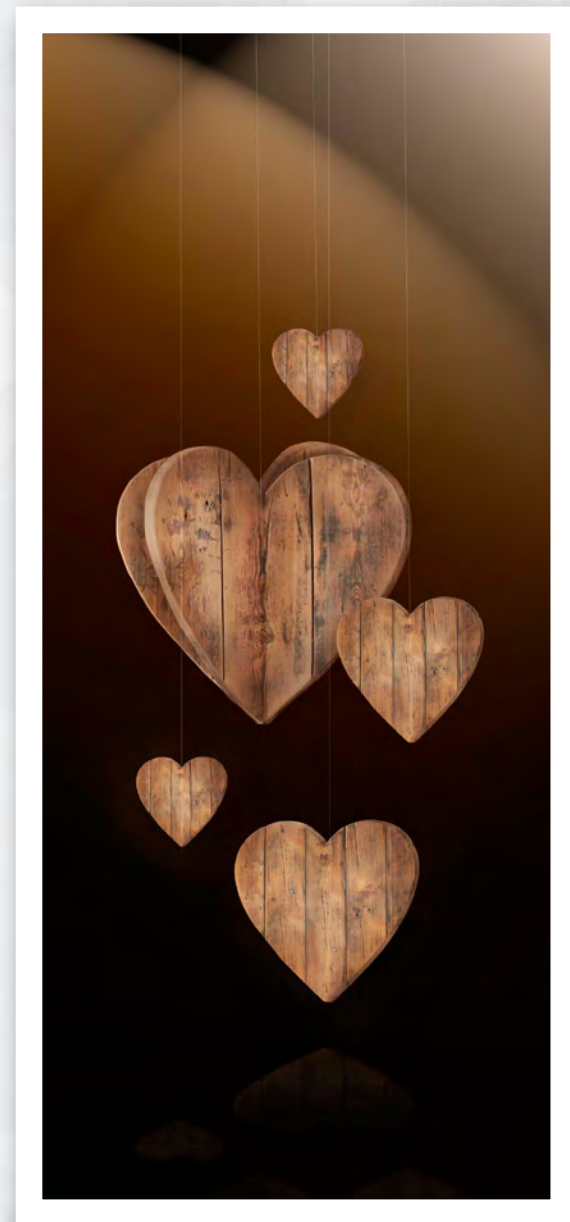

DECORATION 2019

St. Valentine's Day

HEIGHT OF HEART: 30, 50, 70, 100 CM

HANGING DECORATION „HEART“
HEIGHT OF HEART: 30, 50, 70, 100 CM

HEIGHT OF HEART: 30, 50, 70, 100 CM

HANGING DECORATION „HEART“ ON THE RIBBON

HEIGHT OF HEART: 20, 30, 50, 70, 100 CM

LENGTH OF RIBBON: 400 CM

HANGING DECORATION „HEART“

ON THE LED BRAID

HEIGHT OF HEART: 20, 30, 50, 70, 100 CM, LENGTH OF LED BRAID: 400 CM

PHOTO-POINT WITH A BENCH „HEART IN LOVE“
DIAMETER OF BASE: 300 CM
HEIGHT: 267 CM

PHOTO-POINT „COMPOSED HEART“
DIMENSIONS: 280 X 280 X 100 CM

PHOTO-POINT „MESSAGE FOR YOU“ WITH BOARDS FOR OWN MESSAGE
DIMENSIONS: 200 X 200 CM

PHOTO-POINT „PILLOW HEART“ - WITHOUT BALOONS
DIMENSIONS: 300 X 300 CM

HEART MADE OF FEATHERS, HOLLOW - RED
DIMENSIONS: 110 X 100 CM

HEART MADE OF FEATHERS, HOLLOW - WHITE
DIMENSIONS: 110 X 100 CM

PHOTO-POINT „GATE OF HAPPINESS“
DIMENSIONS: 350 X 300 X 60 CM

PHOTO-POINT „PICNIC“
DIMENSIONS: 250 X 250 X 200 CM