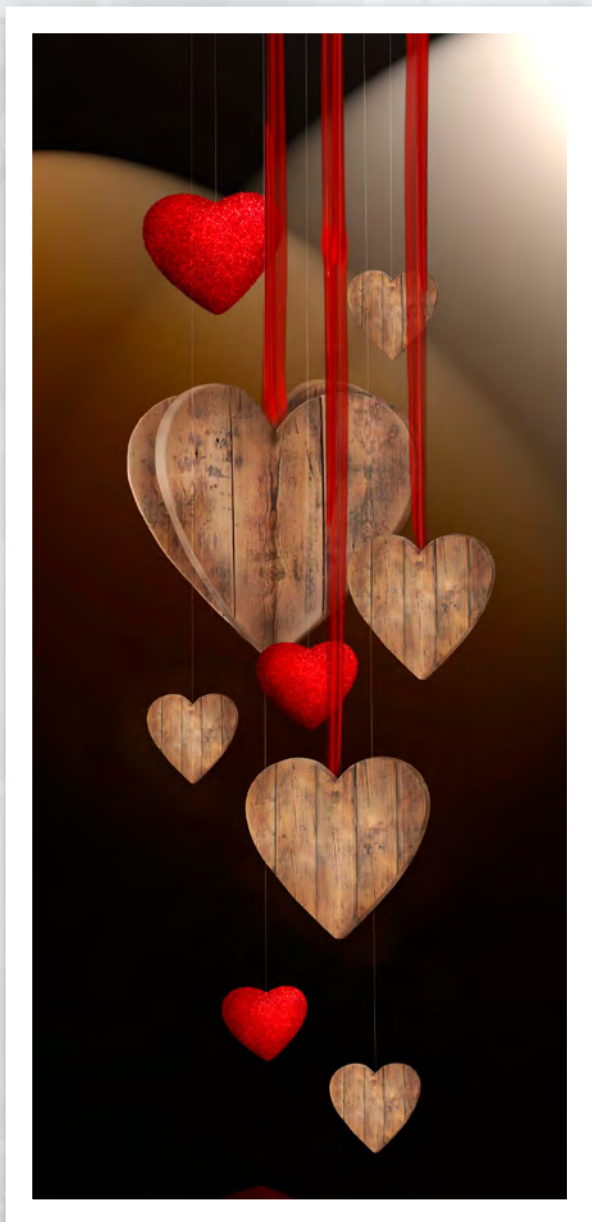

DECORATION 2019

St. Valentine's Day

HEIGHT OF HEART: 30, 50, 70, 100 CM

HANGING DECORATION „HEART“
HEIGHT OF HEART: 30, 50, 70, 100 CM

HEIGHT OF HEART: 30, 50, 70, 100 CM

HANGING DECORATION „HEART“ ON THE RIBBON

HEIGHT OF HEART: 20, 30, 50, 70, 100 CM

LENGTH OF RIBBON: 400 CM

HANGING DECORATION „HEART“

ON THE LED BRAID

HEIGHT OF HEART: 20, 30, 50, 70, 100 CM, LENGTH OF LED BRAID: 400 CM

PHOTO-POINT WITH A BENCH „HEART IN LOVE“
DIAMETER OF BASE: 300 CM
HEIGHT: 267 CM

PHOTO-POINT „COMPOSED HEART“
DIMENSIONS: 280 X 280 X 100 CM

PHOTO-POINT „MESSAGE FOR YOU“ WITH BOARDS FOR OWN MESSAGE
DIMENSIONS: 200 X 200 CM

PHOTO-POINT „PILLOW HEART“ - WITHOUT BALOONS
DIMENSIONS: 300 X 300 CM

HEART MADE OF FEATHERS, HOLLOW - RED
DIMENSIONS: 110 X 100 CM

HEART MADE OF FEATHERS, HOLLOW - WHITE
DIMENSIONS: 110 X 100 CM

PHOTO-POINT „GATE OF HAPPINESS“
DIMENSIONS: 350 X 300 X 60 CM

PHOTO-POINT „PICNIC“
DIMENSIONS: 250 X 250 X 200 CM