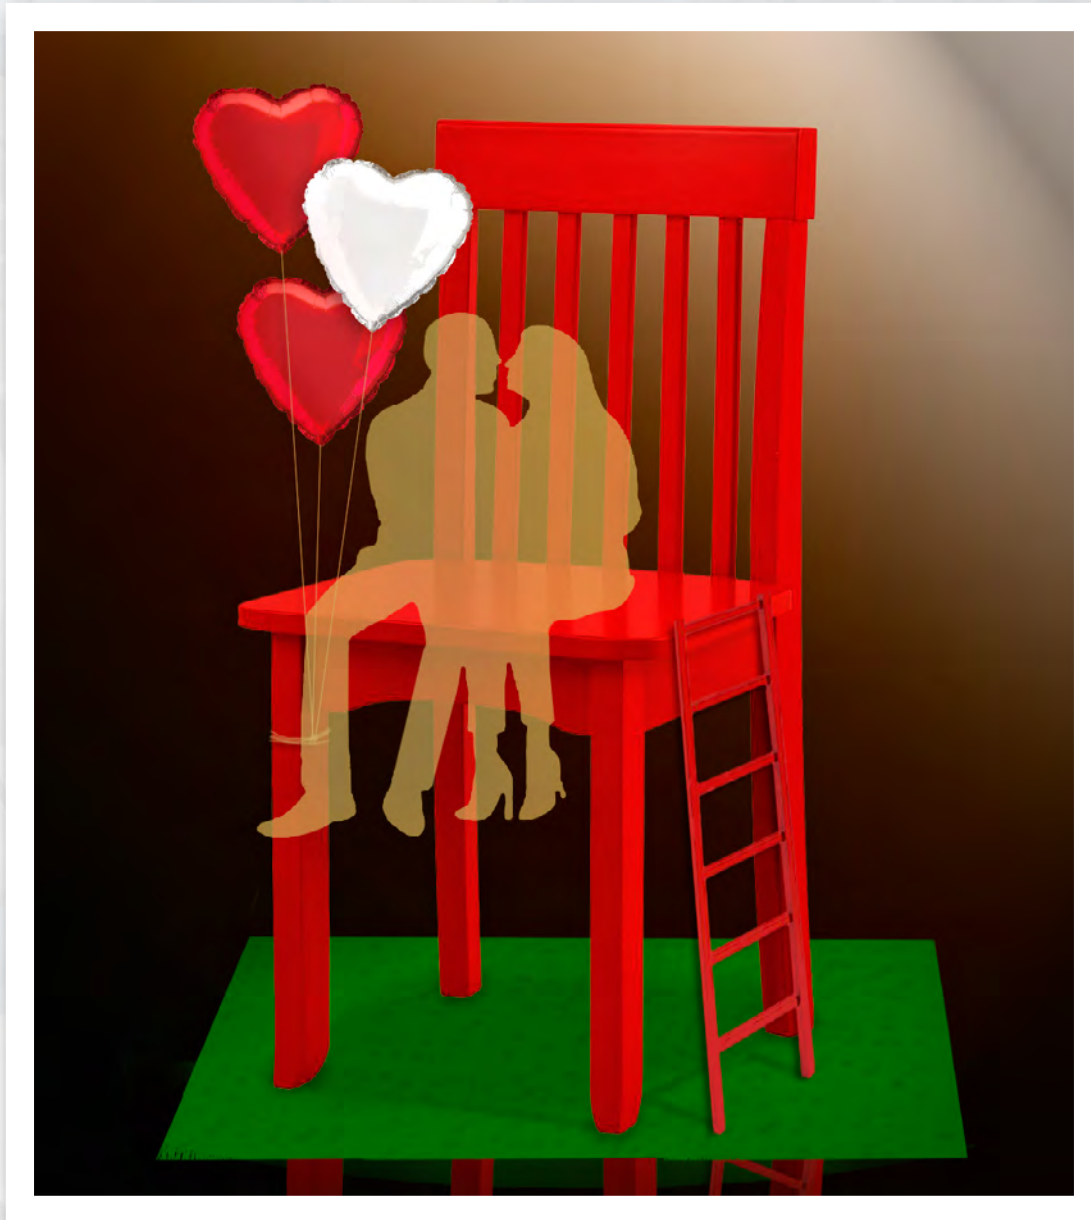

HEART MADE OF FEATHERS, HOLLOW - RED
DIMENSIONS: 110 X 100 CM

HEART MADE OF FEATHERS, HOLLOW - WHITE
DIMENSIONS: 110 X 100 CM

PHOTO-POINT „GATE OF HAPPINESS“
DIMENSIONS: 350 X 300 X 60 CM

PHOTO-POINT „PICNIC“
DIMENSIONS: 250 X 250 X 200 CM

PHOTO-POINT „A COMMON JOURNEY“
DIMENSIONS: 200 X 200 X 100 CM

PHOTO-POINT „THE STORY OF OUR LOVE“
DIMENSIONS: 250 X 200 CM

PHOTO-POINT „WE ARE ONE“
DIMENSIONS: Ø 150 CM, HEIGHT 230 CM

PHOTO-POINT „LOVE UNDER DUVETS“
DIMENSIONS: 210 X 180 X 50 CM

FOTO-POINT „AMOR“
DIMENSIONS: 400 X 300 CM

3D CHAIR
DIMENSIONS: 350 X 100 X 80 CM

3D INSCRIPTION „LOVE“
DIMENSIONS OF ONE LETTER: 120 X 100 X 30 CM

LOVE SITTING

DIMENSIONS: Ø 200 CM, HEIGHT: 60 CM

LOVE SITTING „HAPPINESS“
DIMENSIONS OF ONE HEART: 150 X 150 CM