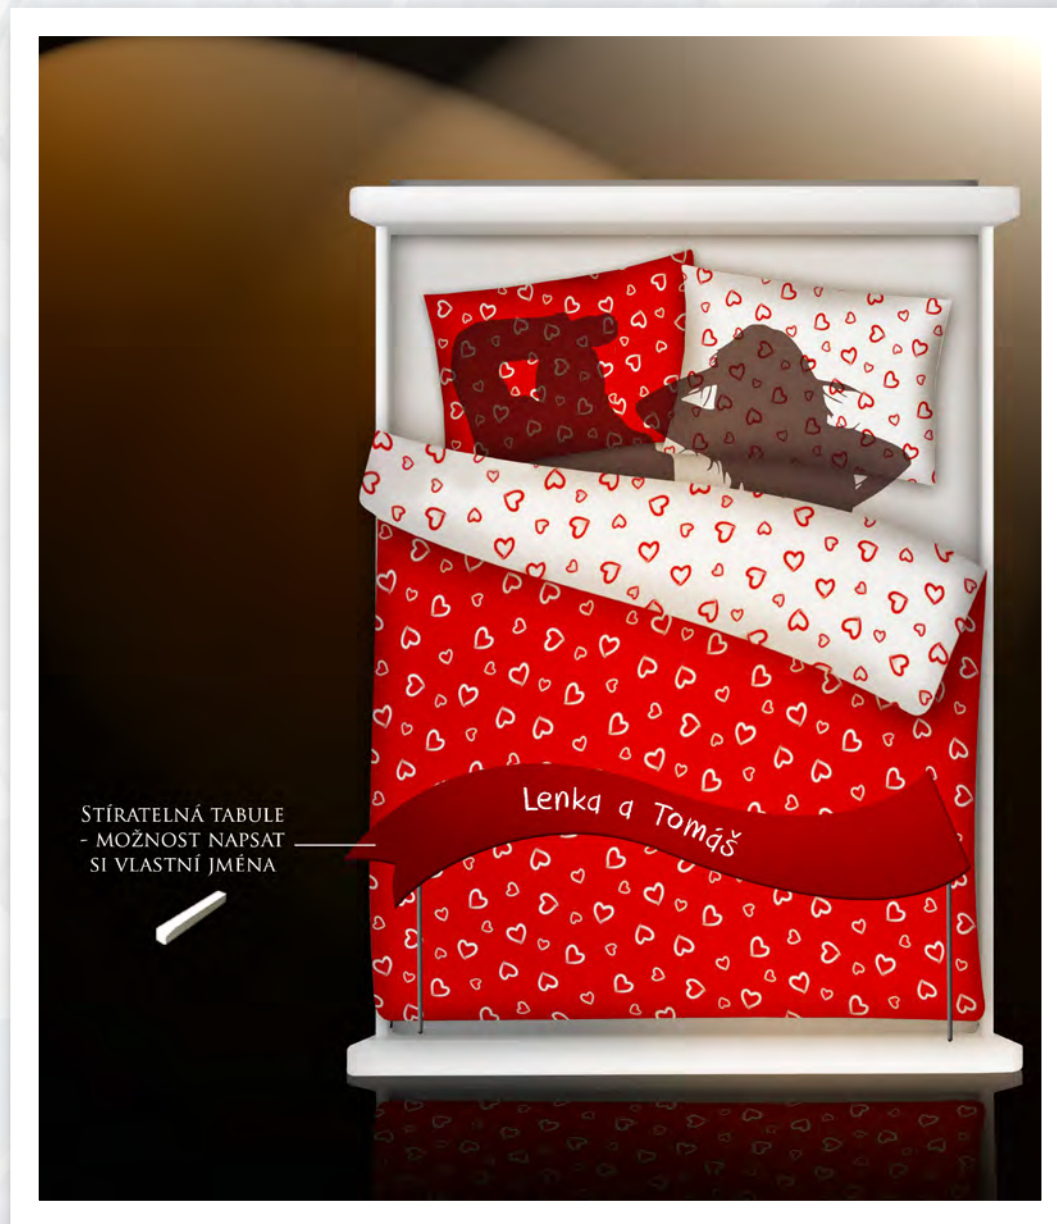

HEART MADE OF FEATHERS, HOLLOW - RED
DIMENSIONS: 110 X 100 CM

HEART MADE OF FEATHERS, HOLLOW - WHITE
DIMENSIONS: 110 X 100 CM

PHOTO-POINT „GATE OF HAPPINESS“
DIMENSIONS: 350 X 300 X 60 CM

PHOTO-POINT „PICNIC“
DIMENSIONS: 250 X 250 X 200 CM

PHOTO-POINT „A COMMON JOURNEY“
DIMENSIONS: 200 X 200 X 100 CM

PHOTO-POINT „THE STORY OF OUR LOVE“
DIMENSIONS: 250 X 200 CM

PHOTO-POINT „WE ARE ONE“
DIMENSIONS: Ø 150 CM, HEIGHT 230 CM

PHOTO-POINT „LOVE UNDER DUVETS“
DIMENSIONS: 210 X 180 X 50 CM